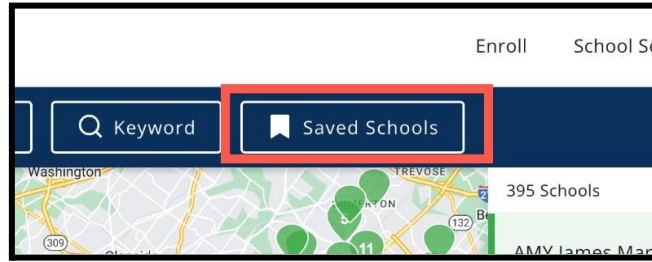

Vazhdoni me ruajtjen e shkollave. Nuk ka kufi për numrin e shkollave që mund të ruani. Për të parë shkollat tuaja të ruajtura, klikoni **Saved Schools**.